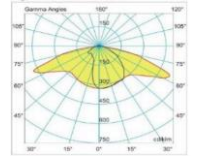

BOHO

Body
Diffuser
Source of Light
Lumen/Watt
Input Voltage
Mounting
Dimensions
Light Color
IP Rating
Options
CRI
Led lifetime

Aluminium Injection
 PMMA Optical Lens
 High Power LED
 120Lm/W
 220-240V AC 50/60 Hz
 Ø50mm Adjustable Console
 W:212 H:67 L:372mm
 3000-4000-6500K
 IP66
 DALI-Programmable
 >80
 100.000+

Product Code	Watt	Lumen	IK	CRI	Light Color	Kg	Dimensions mm
BHO.2022.60	60W	7200Lm	IK08	>80	3000-4000-6500K	3,5Kg	W:212 H:67 L:372mm
BHO.2022.40	40W	4800Lm	IK08	>80	3000-4000-6500K	3,5Kg	W:212 H:67 L:372mm