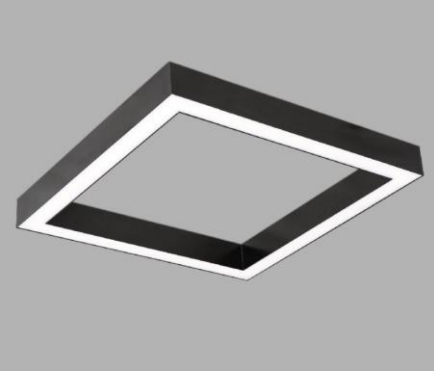

AXEL SURFACE

Body	Extruded Aluminum
Diffuser	Opal PMMA-Micro Prismatic
Source of Light	Power LED
Lumen/Watt	120Lm/W
Input Voltage	220-240V AC 50/60 Hz
Mounting	Surface
Dimensions	W:33mm H:33mm
Light Color	3000K-4000K-6500K
CRI	>80
Options	DALI / 1-10V
IP Rating	IP40
Led lifetime	100.000+

Product Code	Product	Watt	Lumen	CRI	Light Color	Dimensions mm (L:W:H:)
AXL55/33.44	Surface	44W	5280Lm	>80	3000-4000-6500K	33x33x550x550mm
AXL55/33.64	Surface	64W	7680Lm	>80	3000-4000-6500K	33x33x550x550mm
AXL100/33.88	Surface	88W	10560Lm	>80	3000-4000-6500K	33x33x1000x1000mm
AXL100/33.128	Surface	128W	15360Lm	>80	3000-4000-6500K	33x33x1000x1000mm
AXL120/33.105	Surface	105W	12600Lm	>80	3000-4000-6500K	33x33x1200x1200mm
AXL120/33.154	Surface	154W	18480Lm	>80	3000-4000-6500K	33x33x1200x1200mm
AXL150/33.132	Surface	132W	15840Lm	>80	3000-4000-6500K	33x33x1500x1500mm
AXL150/33.192	Surface	192W	23040Lm	>80	3000-4000-6500K	33x33x1500x1500mm
AXL200/33.176	Surface	176W	21120Lm	>80	3000-4000-6500K	33x33x2000x2000mm
AXL200/33.256	Surface	256W	30720Lm	>80	3000-4000-6500K	33x33x2000x2000mm
AXL250/33.220	Surface	220W	26400Lm	>80	3000-4000-6500K	33x33x2500x2500mm
AXL250/33.320	Surface	320W	38400Lm	>80	3000-4000-6500K	33x33x2500x2500mm
AXL300/33.264	Surface	264W	31680Lm	>80	3000-4000-6500K	33x33x3000x3000mm
AXL300/33.384	Surface	384W	46080Lm	>80	3000-4000-6500K	33x33x3000x3000mm