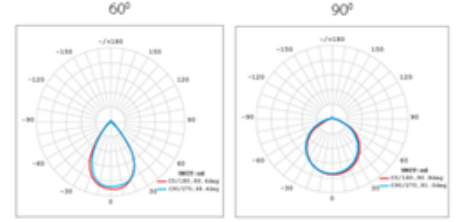

## ASTRA 800

<b>Body</b>	Aluminium Injection
<b>Diffuser</b>	PMMA Optical Lens
<b>Source of Light</b>	Power LED
<b>Lumen/Watt</b>	135Lm/W
<b>Input Voltage</b>	220-240V AC 50/60 Hz
<b>Mounting</b>	Surface-Suspended
<b>Dimensions</b>	W:440 H:107 L:640mm
<b>Light Color</b>	3000K-4000K-6500K
<b>CRI</b>	>80
<b>Options</b>	DALI / 1-10V
<b>IP Rating</b>	IP66
<b>Led lifetime</b>	100.000+

LED

IP66

Product Code	Product	Watt	Lumen	CRI	Light Color	Dimensions mm
ATR.800/440.400	Floodlight	400W	54000Lm	>80	3000-4000-6500K	640x440x107mm
ATR.800/440.600	Floodlight	600W	81000Lm	>80	3000-4000-6500K	640x440x107mm
ATR.800/440.800	Floodlight	800W	108000Lm	>80	3000-4000-6500K	640x440x107mm