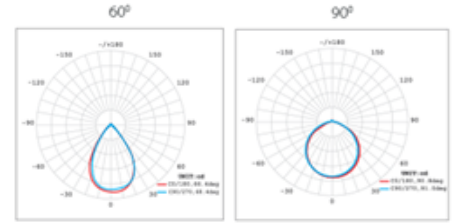

ASTRA 600

Body	Aluminium Injection
Diffuser	PMMA Optical Lens
Source of Light	Power LED
Lumen/Watt	135Lm/W
Input Voltage	220-240V AC 50/60 Hz
Mounting	Surface-Suspended
Dimensions	W:640 H:107 L:315mm
Light Color	3000K-4000K-6500K
CRI	>80
Options	DALI / 1-10V
IP Rating	IP66
Led lifetime	100.000+

LED

IP66

Product Code	Product	Watt	Lumen	CRI	Light Color	Dimensions mm
ATR.600/640.300	Floodlight	300W	40800Lm	>80	3000-4000-6500K	315x640x107mm
ATR.600/640.450	Floodlight	450W	60750Lm	>80	3000-4000-6500K	315x640x107mm
ATR.600/640.600	Floodlight	600W	81000Lm	>80	3000-4000-6500K	315x640x107mm