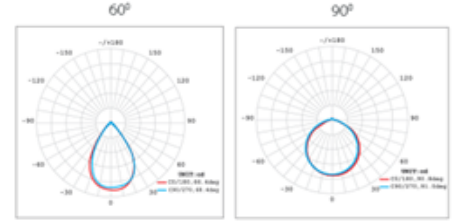

**ASTRA 300**

<b>Body</b>	Aluminium Injection
<b>Diffuser</b>	PMMA Optical Lens
<b>Source of Light</b>	Power LED
<b>Lumen/Watt</b>	135Lm/W
<b>Input Voltage</b>	220-240V AC 50/60 Hz
<b>Mounting</b>	Surface-Suspended
<b>Dimensions</b>	W:320 H:107 L:315mm
<b>Light Color</b>	3000K-4000K-6500K
<b>CRI</b>	>80
<b>Options</b>	DALI / 1-10V
<b>IP Rating</b>	IP66
<b>Led lifetime</b>	100.000+

LED

IP66

Product Code	Product	Watt	Lumen	CRI	Light Color	Dimensions mm
ATR.300/320.150	Floodlight	150W	20250Lm	>80	3000-4000-6500K	315x320x107mm
ATR.300/320.225	Floodlight	225W	30375Lm	>80	3000-4000-6500K	315x320x107mm
ATR.300/320.300	Floodlight	300W	40500Lm	>80	3000-4000-6500K	315x320x107mm