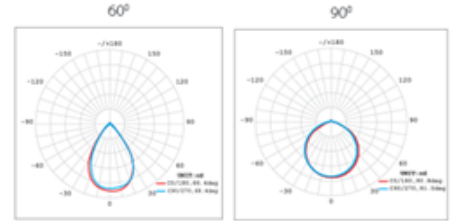

ASTRA 200

Body	Aluminium Injection
Diffuser	PMMA Optical Lens
Source of Light	Power LED
Lumen/Watt	135Lm/W
Input Voltage	220-240V AC 50/60 Hz
Mounting	Surface-Suspended
Dimensions	W:215 H:107 L:315mm
Light Color	3000K-4000K-6500K
CRI	>80
Options	DALI / 1-10V
IP Rating	IP66
Led lifetime	100.000+

LED

IP66

Product Code	Product	Watt	Lumen	CRI	Light Color	Dimensions mm
ATR.200/215.100	Floodlight	100W	13500Lm	>80	3000-4000-6500K	315x215x107mm
ATR.200/215.150	Floodlight	150W	20250Lm	>80	3000-4000-6500K	315x215x107mm
ATR.200/215.200	Floodlight	200W	27000Lm	>80	3000-4000-6500K	315x215x107mm