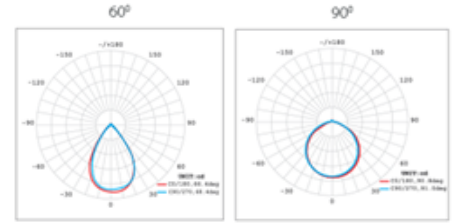

ASTRA 1200

Body	Aluminium Injection
Diffuser	PMMA Optical Lens
Source of Light	Power LED
Lumen/Watt	135Lm/W
Input Voltage	220-240V AC 50/60 Hz
Mounting	Surface-Suspended
Dimensions	W:660 H:107 L:640mm
Light Color	3000K-4000K-6500K
CRI	>80
Options	DALI / 1-10V
IP Rating	IP66
Led lifetime	100.000+

LED

IP66

Product Code	Product	Watt	Lumen	CRI	Light Color	Dimensions mm
ATR.1200/660.600	Floodlight	600W	81000Lm	>80	3000-4000-6500K	640x660x107mm
ATR.1200/660.900	Floodlight	900W	121500Lm	>80	3000-4000-6500K	640x660x107mm
ATR.1200/660.1200	Floodlight	1200W	162000Lm	>80	3000-4000-6500K	640x660x107mm