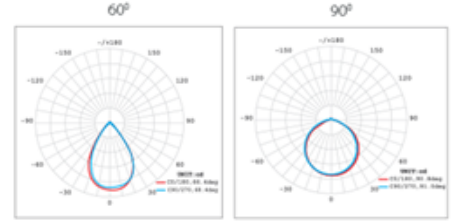

**ASTRA 1000**

<b>Body</b>	Aluminium Injection
<b>Diffuser</b>	PMMA Optical Lens
<b>Source of Light</b>	Power LED
<b>Lumen/Watt</b>	135Lm/W
<b>Input Voltage</b>	220-240V AC 50/60 Hz
<b>Mounting</b>	Surface-Suspended
<b>Dimensions</b>	W:550 H:107 L:640mm
<b>Light Color</b>	3000K-4000K-6500K
<b>CRI</b>	>80
<b>Options</b>	DALI / 1-10V
<b>IP Rating</b>	IP66
<b>Led lifetime</b>	100.000+

LED

IP66

Product Code	Product	Watt	Lumen	CRI	Light Color	Dimensions mm
ATR.1000/550.500	Floodlight	500W	67500Lm	>80	3000-4000-6500K	640x550x107mm
ATR.1000/550.750	Floodlight	750W	101250Lm	>80	3000-4000-6500K	640x550x107mm
ATR.1000/550.1000	Floodlight	1000W	135000Lm	>80	3000-4000-6500K	640x550x107mm