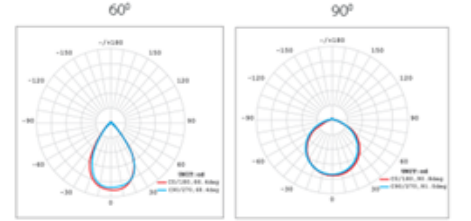

ASTRA 100

Body	Aluminium Injection
Diffuser	PMMA Optical Lens
Source of Light	Power LED
Lumen/Watt	135Lm/W
Input Voltage	220-240V AC 50/60 Hz
Mounting	Surface-Suspended
Dimensions	W:150 H:107 L:315mm
Light Color	3000K-4000K-6500K
CRI	>80
Options	DALI / 1-10V
IP Rating	IP66
Led lifetime	100.000+

LED

IP66

Product Code	Product	Watt	Lumen	CRI	Light Color	Dimensions mm
ATR.100/107.50	Floodlight	50W	6750Lm	>80	3000-4000-6500K	315x150x107mm
ATR.100/107.75	Floodlight	75W	10125Lm	>80	3000-4000-6500K	315x150x107mm
ATR.100/107.100	Floodlight	100W	13500Lm	>80	3000-4000-6500K	315x150x107mm