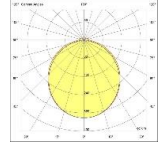

## ALPHA SURFACE

<b>Body</b>	Stainless Steel
<b>Diffuser</b>	Opal PMMA-Micro Prismatic
<b>Source of Light</b>	Power LED
<b>Lumen/Watt</b>	120Lm/W
<b>Input Voltage</b>	220-240V AC 50/60 Hz
<b>Mounting</b>	Surface
<b>Dimensions</b>	Ø:50mm W:70mm H:80mm
<b>Light Color</b>	3000K-4000K-6500K
<b>CRI</b>	>80
<b>Dim</b>	DALI / 1-10V
<b>IP Rating</b>	IP40

LED

IP40

Product Code	Product	Watt	Lumen	CRI	Light Color	Dimensions mm (Ø:W:H:)
APH50/SU.70.29	Surface	29W	3480Lm	>80	3000-4000-6500K	500x70x80mm
APH60/SU.70.35	Surface	35W	4200Lm	>80	3000-4000-6500K	600x70x80mm
APH90/SU.70.57	Surface	57W	6840Lm	>80	3000-4000-6500K	900x70x80mm
APH100/SU.70.64	Surface	64W	7680Lm	>80	3000-4000-6500K	1000x70x80mm
APH120/SU.70.77	Surface	77W	9240Lm	>80	3000-4000-6500K	1200x70x80mm
APH150/SU.70.97	Surface	97W	11640Lm	>80	3000-4000-6500K	1500x70x80mm
APH180/SU.70.119	Surface	119W	14280Lm	>80	3000-4000-6500K	1800x70x80mm
APH200/SU.70.132	Surface	132W	15840Lm	>80	3000-4000-6500K	2000x70x80mm
APH220/SU.70.146	Surface	146W	17520Lm	>80	3000-4000-6500K	2200x70x80mm
APH250/SU.70.167	Surface	167W	20040Lm	>80	3000-4000-6500K	2500x70x80mm
APH280/SU.70.188	Surface	188W	22560Lm	>80	3000-4000-6500K	2800x70x80mm
APH300/SU.70.200	Surface	200W	24000Lm	>80	3000-4000-6500K	3000x70x80mm
APH320/SU.70.216	Surface	216W	25920Lm	>80	3000-4000-6500K	3200x70x80mm
APH350/SU.70.235	Surface	235W	28200Lm	>80	3000-4000-6500K	3500x70x80mm
APH380/SU.70.258	Surface	258W	30960Lm	>80	3000-4000-6500K	3800x70x80mm
APH400/SU.70.272	Surface	272W	32640Lm	>80	3000-4000-6500K	4000x70x80mm
APH450/SU.70.302	Surface	302W	36240Lm	>80	3000-4000-6500K	4500x70x80mm
APH500/SU.70.332	Surface	332W	39840Lm	>80	3000-4000-6500K	5000x70x80mm