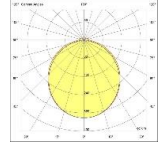

ALPHA SUSPENDED

Body	Stainless Steel
Diffuser	Opal PMMA-Micro Prismatic
Source of Light	Power LED
Lumen/Watt	120Lm/W
Input Voltage	220-240V AC 50/60 Hz
Mounting	Suspended
Dimensions	Ø:50mm W:70mm H:80mm
Light Color	3000K-4000K-6500K
CRI	>80
Dim	DALI / 1-10V
IP Rating	IP40

Product Code	Product	Watt	Lumen	CRI	Light Color	Dimensions mm (Ø:W:H:)
APH50/70.29	Suspended	29W	3480Lm	>80	3000-4000-6500K	500x70x80mm
APH60/70.35	Suspended	35W	4200Lm	>80	3000-4000-6500K	600x70x80mm
APH90/70.57	Suspended	57W	6840Lm	>80	3000-4000-6500K	900x70x80mm
APH100/70.64	Suspended	64W	7680Lm	>80	3000-4000-6500K	1000x70x80mm
APH120/70.77	Suspended	77W	9240Lm	>80	3000-4000-6500K	1200x70x80mm
APH150/70.97	Suspended	97W	11640Lm	>80	3000-4000-6500K	1500x70x80mm
APH180/70.119	Suspended	119W	14280Lm	>80	3000-4000-6500K	1800x70x80mm
APH200/70.132	Suspended	132W	15840Lm	>80	3000-4000-6500K	2000x70x80mm
APH220/70.146	Suspended	146W	17520Lm	>80	3000-4000-6500K	2200x70x80mm
APH250/70.167	Suspended	167W	20040Lm	>80	3000-4000-6500K	2500x70x80mm
APH280/70.188	Suspended	188W	22560Lm	>80	3000-4000-6500K	2800x70x80mm
APH300/70.200	Suspended	200W	24000Lm	>80	3000-4000-6500K	3000x70x80mm
APH320/70.216	Suspended	216W	25920Lm	>80	3000-4000-6500K	3200x70x80mm
APH350/70.235	Suspended	235W	28200Lm	>80	3000-4000-6500K	3500x70x80mm
APH380/70.258	Suspended	258W	30960Lm	>80	3000-4000-6500K	3800x70x80mm
APH400/70.272	Suspended	272W	32640Lm	>80	3000-4000-6500K	4000x70x80mm
APH450/70.302	Suspended	302W	36240Lm	>80	3000-4000-6500K	4500x70x80mm
APH500/70.332	Suspended	332W	39840Lm	>80	3000-4000-6500K	5000x70x80mm