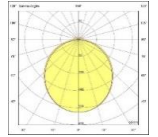

## ZONE RECESSED

**Body**  
**Diffuser**  
**Source of Light**  
**Lumen/Watt**  
**Input Voltage**  
**Mounting**  
**Dimensions**  
**Light Color**  
**CRI**  
**Dim**  
**IP Rating**

Extruded Aluminum  
Opal PMMA-Micro Prismatic  
Power LED  
120Lm/W  
220-240V AC 50/60 Hz  
Recessed  
W:46mm H:33mm  
3000K-4000K-6500K  
>80  
DALI / 1-10V  
IP40

CE  LED  IP40

Product Code	Product	Watt	Lumen	CRI	Light Color	Dimensions mm
ZNE50/46.11	Recessed	11W	1320Lm	>80	3000-4000-6500K	46x33x500mm
ZNE50/46.16	Recessed	16W	1920Lm	>80	3000-4000-6500K	46x33x500mm
ZNE100/46.22	Recessed	22W	2640Lm	>80	3000-4000-6500K	46x33x1000mm
ZNE100/46.32	Recessed	32W	3840Lm	>80	3000-4000-6500K	46x33x1000mm
ZNE120/46.27	Recessed	27W	3240Lm	>80	3000-4000-6500K	46x33x1200mm
ZNE120/46.39	Recessed	39W	4680Lm	>80	3000-4000-6500K	46x33x1200mm
ZNE150/46.33	Recessed	33W	3960Lm	>80	3000-4000-6500K	46x33x1500mm
ZNE150/46.48	Recessed	48W	5760Lm	>80	3000-4000-6500K	46x33x1500mm
ZNE200/46.44	Recessed	44W	5280Lm	>80	3000-4000-6500K	46x33x2000mm
ZNE200/46.64	Recessed	64W	7680Lm	>80	3000-4000-6500K	46x33x2000mm
ZNE250/46.55	Recessed	55W	6600Lm	>80	3000-4000-6500K	46x33x2500mm
ZNE250/46.80	Recessed	80W	9600Lm	>80	3000-4000-6500K	46x33x2500mm
ZNE300/46.66	Recessed	66W	7920Lm	>80	3000-4000-6500K	46x33x3000mm
ZNE300/46.96	Recessed	96W	11520Lm	>80	3000-4000-6500K	46x33x3000mm