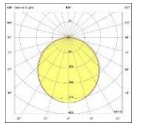

WILD SURFACE

Body	Extruded Aluminum
Diffuser	Opal PMMA-Micro Prismatic
Source of Light	Power LED
Lumen/Watt	120Lm/W
Input Voltage	220-240V AC 50/60 Hz
Mounting	Surface
Dimensions	W:67mm H:84mm
Light Color	3000K-4000K-6500K
CRI	>80
Dim	DALI / 1-10V
IP Rating	IP40

CE  LED  IP40

Product Code	Product	Watt	Lumen	CRI	Light Color	Dimensions mm
WLD50.S/67.11	Surface	11W	1320Lm	>80	3000-4000-6500K	67x84x500mm
WLD50.S/67.16	Surface	16W	1920Lm	>80	3000-4000-6500K	67x84x500mm
WLD100.S/67.22	Surface	22W	2640Lm	>80	3000-4000-6500K	67x84x1000mm
WLD100.S/67.32	Surface	32W	3840Lm	>80	3000-4000-6500K	67x84x1000mm
WLD120.S/67.27	Surface	27W	3240Lm	>80	3000-4000-6500K	67x84x1200mm
WLD120.S/67.19	Surface	39W	4680Lm	>80	3000-4000-6500K	67x84x1200mm
WLD150.S/67.33	Surface	33W	3960Lm	>80	3000-4000-6500K	67x84x1500mm
WLD150.S/67.48	Surface	48W	5760Lm	>80	3000-4000-6500K	67x84x1500mm
WLD200.S/67.44	Surface	44W	5280Lm	>80	3000-4000-6500K	67x84x2000mm
WLD200.S/67.64	Surface	64W	7680Lm	>80	3000-4000-6500K	67x84x2000mm
WLD250.S/67.55	Surface	55W	6600Lm	>80	3000-4000-6500K	67x84x2500mm
WLD250.S/67.80	Surface	80W	9600Lm	>80	3000-4000-6500K	67x84x2500mm
WLD300.S/67.66	Surface	66W	7920Lm	>80	3000-4000-6500K	67x84x3000mm
WLD300.S/67.96	Surface	96W	11520Lm	>80	3000-4000-6500K	67x84x3000mm