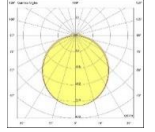

WILD SUSPENDED

Body	Extruded Aluminum
Diffuser	Opal PMMA-Micro Prismatic
Source of Light	Power LED
Lumen/Watt	120Lm/W
Input Voltage	220-240V AC 50/60 Hz
Mounting	Suspended
Dimensions	W:67mm H:84mm
Light Color	3000K-4000K-6500K
CRI	>80
Dim	DALI / 1-10V
IP Rating	IP40

CE  LED  IP40

Product Code	Product	Watt	Lumen	CRI	Light Color	Dimensions mm
WLD50/67.11	Suspended	11W	1320Lm	>80	3000-4000-6500K	67x84x500mm
WLD50/67.16	Suspended	16W	1920LM	>80	3000-4000-6500K	67x84x500mm
WLD100/67.22	Suspended	22W	2640Lm	>80	3000-4000-6500K	67x84x1000mm
WLD100/67.32	Suspended	32W	3840Lm	>80	3000-4000-6500K	67x84x1000mm
WLD120/67.27	Suspended	27W	3240Lm	>80	3000-4000-6500K	67x84x1200mm
WLD120/67.19	Suspended	39W	4680Lm	>80	3000-4000-6500K	67x84x1200mm
WLD150/67.33	Suspended	33W	3960Lm	>80	3000-4000-6500K	67x84x1500mm
WLD150/67.48	Suspended	48W	5760Lm	>80	3000-4000-6500K	67x84x1500mm
WLD200/67.44	Suspended	44W	5280Lm	>80	3000-4000-6500K	67x84x2000mm
WLD200/67.64	Suspended	64W	7680Lm	>80	3000-4000-6500K	67x84x2000mm
WLD250/67.55	Suspended	55W	6600Lm	>80	3000-4000-6500K	67x84x2500mm
WLD250/67.80	Suspended	80W	9600Lm	>80	3000-4000-6500K	67x84x2500mm
WLD300/67.66	Suspended	66W	7920Lm	>80	3000-4000-6500K	67x84x3000mm
WLD300/67.96	Suspended	96W	11520Lm	>80	3000-4000-6500K	67x84x3000mm