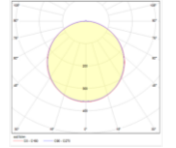

## WAVE

**Body**  
**Diffuser**  
**Source of light**  
**Lumen/Watt**  
**Input voltage**  
**Mounting**  
**Power factor**  
**Light color**  
**IP rating**  
**Options**  
**CRI**  
**Led lifetime**

Die cast aluminum  
 Aluminum reflector - PMMA  
 COB LED  
 130Lm/W  
 220-240V AC 50/60 Hz  
 Recessed ceiling mounting  
 95+  
 3000-4000-6500K  
 IP20-IP44  
 EMG-DALI  
 80+  
 100.000+

IP20

Product Code	Watt	Lumen	Power Factor	CRI	Light Color	Kg	Cut Size mm	Dimensions mm
WVE.2022.25	25W	3250Lm	95+	80+	3000-4000-6500K	1000gr	Ø:210mm	H:227 D: 85mm
WVE.2022.18	18W	2340Lm	95+	80+	3000-4000-6500K	770gr	Ø:175mm	H:192 D: 85mm
WVE.2022.18	18W	2340Lm	95+	80+	3000-4000-6500K	670gr	Ø:160mm	H:175 D: 85mm
WVE.2022.12	12W	1560Lm	95+	80+	3000-4000-6500K	520gr	Ø:130mm	H:147 D: 75mm
WVE.2022.9	9W	1170Lm	95+	80+	3000-4000-6500K	400gr	Ø:105mm	H:117 D: 70mm
WVE.2022.6	6W	780Lm	95+	80+	3000-4000-6500K	380gr	Ø:85mm	H:97 D: 70mm