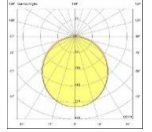

## VISTA RECESSED

<b>Body</b>	Extruded Aluminum
<b>Diffuser</b>	Opal PMMA-Micro Prismatic
<b>Source of Light</b>	Power LED
<b>Lumen/Watt</b>	120Lm/W
<b>Input Voltage</b>	220-240V AC 50/60 Hz
<b>Mounting</b>	Recessed
<b>Dimensions</b>	W:73mm H:84mm
<b>Light Color</b>	3000K-4000K-6500K
<b>CRI</b>	>80
<b>Dim</b>	DALI / 1-10V
<b>IP Rating</b>	IP40

LED

IP40

Product Code	Product	Watt	Lumen	CRI	Light Color	Dimensions mm
VST50/73.11	Recessed	11W	1320Lm	>80	3000-4000-6500K	73x84x500mm
VST50/73.16	Recessed	16W	1920Lm	>80	3000-4000-6500K	73x84x500mm
VST100/73.22	Recessed	22W	2640Lm	>80	3000-4000-6500K	73x84x1000mm
VST100/73.32	Recessed	32W	3840Lm	>80	3000-4000-6500K	73x84x1000mm
VST120/73.27	Recessed	27W	3240Lm	>80	3000-4000-6500K	73x84x1200mm
VST120/73.39	Recessed	39W	4680Lm	>80	3000-4000-6500K	73x84x1200mm
VST150/73.33	Recessed	33W	3960Lm	>80	3000-4000-6500K	73x84x1500mm
VST150/73.48	Recessed	48W	5760Lm	>80	3000-4000-6500K	73x84x1500mm
VST200/73.44	Recessed	44W	5280Lm	>80	3000-4000-6500K	73x84x2000mm
VST200/73.64	Recessed	64W	7680Lm	>80	3000-4000-6500K	73x84x2000mm
VST250/73.55	Recessed	55W	6600Lm	>80	3000-4000-6500K	73x84x2500mm
VST250/73.80	Recessed	80W	9600Lm	>80	3000-4000-6500K	73x84x2500mm
VST300/73.66	Recessed	66W	7920Lm	>80	3000-4000-6500K	73x84x3000mm
VST300/73.96	Recessed	96W	11520Lm	>80	3000-4000-6500K	73x84x3000mm