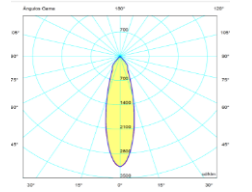

VENUS

Body
Diffuser
Source of light
Lumen/Watt
Input voltage
Mounting
Power factor
Light color
IP rating
Options
CRI
Led lifetime

Die cast aluminum
 Aluminum reflector - PMMA
 COB LED
 130Lm/W
 220-240V AC 50/60 Hz
 Recessed ceiling mounting
 95+
 3000-4000-6500K
 IP20-IP44
 EMG-DALI
 80+
 100.000+

IP20

Product Code	Watt	Lumen	Power Factor	CRI	Light Color	Kg	Cut Size mm	Dimensions mm
VNS.2022.50	50W	6500Lm	95+	80+	3000-4000-6500K	1300gr	Ø:2x175mm	H:192 W:384 D:120mm
VNS.2022.36	36W	4680Lm	95+	80+	3000-4000-6500K	910gr	Ø:2x160mm	H:175 W:350 D:120mm
VNS.2022.24	24W	3120Lm	95+	80+	3000-4000-6500K	690gr	Ø:2x130mm	H:147 W:294 D:120mm
VNS.2022.12	12W	1500Lm	95+	80+	3000-4000-6500K	505gr	Ø:2x85mm	H:97 W:194 D:120mm