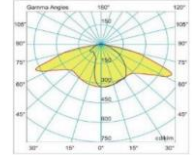

TARGET

Body	Aluminium Injection
Diffuser	PMMA Optical Lens
Source of Light	High Power LED
Lumen/Watt	120Lm/W
Input Voltage	220-240V AC 50/60 Hz
Mounting	Ø60mm Adjustable Console
Dimensions	W:292 H:68 L:679mm
Light Color	3000-4000-6500K
IP Rating	IP66
Options	DALI-Programmable
CRI	>80
Led lifetime	100.000+

Product Code	Watt	Lumen	IK	CRI	Light Color	Kg	Dimensions mm
TRG.2022.150	150W	18000Lm	IK08	>80	3000-4000-6500K	6,2Kg	W:292 H:68 L:679mm
TRG.2022.125	125W	15000Lm	IK08	>80	3000-4000-6500K	6Kg	W:292 H:68 L:679mm
TRG.2022.100	100W	12000Lm	IK08	>80	3000-4000-6500K	5,7Kg	W:292 H:68 L:679mm
TRG.2022.75	75W	9000Lm	IK08	>80	3000-4000-6500K	5,5Kg	W:292 H:68 L:679mm
TRG.2022.60	60W	7200Lm	IK08	>80	3000-4000-6500K	5Kg	W:292 H:68 L:679mm