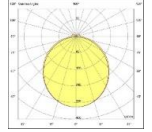

SUNY SUSPENDED

Body
Diffuser
Source of Light
Lumen/Watt
Input Voltage
Mounting
Dimensions
Light Color
CRI
Dim
IP Rating

Extruded Aluminum
 Opal PMMA-Micro Prismatic
 Power LED
 120Lm/W
 220-240V AC 50/60 Hz
 Suspended
 W:87mm H:87mm
 3000K-4000K-6500K
 >80
 DALI / 1-10V
 IP40

CE  LED  IP40

Product Code	Product	Watt	Lumen	CRI	Light Color	Dimensions mm
SNY50/87.11	Suspended	11W	1320Lm	>80	3000-4000-6500K	87x87x500mm
SNY50/87.16	Suspended	16W	1920LM	>80	3000-4000-6500K	87x87x500mm
SNY100/87.22	Suspended	22W	2640Lm	>80	3000-4000-6500K	87x87x1000mm
SNY100/87.32	Suspended	32W	3840Lm	>80	3000-4000-6500K	87x87x1000mm
SNY120/87.27	Suspended	27W	3240Lm	>80	3000-4000-6500K	87x87x1200mm
SNY120/87.19	Suspended	39W	4680Lm	>80	3000-4000-6500K	87x87x1200mm
SNY150/87.33	Suspended	33W	3960Lm	>80	3000-4000-6500K	87x87x1500mm
SNY150/87.48	Suspended	48W	5760Lm	>80	3000-4000-6500K	87x87x1500mm
SNY200/87.44	Suspended	44W	5280Lm	>80	3000-4000-6500K	87x87x2000mm
SNY200/87.64	Suspended	64W	7680Lm	>80	3000-4000-6500K	87x87x2000mm
SNY250/87.55	Suspended	55W	6600Lm	>80	3000-4000-6500K	87x87x2500mm
SNY250/87.80	Suspended	80W	9600Lm	>80	3000-4000-6500K	87x87x2500mm
SNY300/87.66	Suspended	66W	7920Lm	>80	3000-4000-6500K	87x87x3000mm
SNY300/87.96	Suspended	96W	11520Lm	>80	3000-4000-6500K	87x87x3000mm