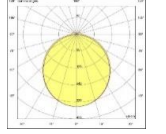

SUNY SARKIT

Gövde
Difüzör
Işık Kaynağı
Lümen/Watt
Giriş Gerilimi
Montaj
Ölçüler
Renk Sıcaklığı
CRI
Dim
IP Değeri

Ekstrüde Alüminyum Profil
 Opal PMMA-Micro Prizmatik
 Power LED
 120Lm/W
 220-240V AC 50/60 Hz
 Sarkıt
 W:87mm H:87mm
 3000K-4000K-6500K
 >80
 DALI / 1-10V
 IP40

LED

IP40

Ürün Kodu	Ürün	Watt	Lumen	CRI	Işık Rengi	Ölçüler mm
SNY50/87.11	Sarkıt Lineer	11W	1320Lm	>80	3000-4000-6500K	87x87x500mm
SNY50/87.16	Sarkıt Lineer	16W	1920Lm	>80	3000-4000-6500K	87x87x500mm
SNY100/87.22	Sarkıt Lineer	22W	2640Lm	>80	3000-4000-6500K	87x87x1000mm
SNY100/87.32	Sarkıt Lineer	32W	3840Lm	>80	3000-4000-6500K	87x87x1000mm
SNY120/87.27	Sarkıt Lineer	27W	3240Lm	>80	3000-4000-6500K	87x87x1200mm
SNY120/87.19	Sarkıt Lineer	39W	4680Lm	>80	3000-4000-6500K	87x87x1200mm
SNY150/87.33	Sarkıt Lineer	33W	3960Lm	>80	3000-4000-6500K	87x87x1500mm
SNY150/87.48	Sarkıt Lineer	48W	5760Lm	>80	3000-4000-6500K	87x87x1500mm
SNY200/87.44	Sarkıt Lineer	44W	5280Lm	>80	3000-4000-6500K	87x87x2000mm
SNY200/87.64	Sarkıt Lineer	64W	7680Lm	>80	3000-4000-6500K	87x87x2000mm
SNY250/87.55	Sarkıt Lineer	55W	6600Lm	>80	3000-4000-6500K	87x87x2500mm
SNY250/87.80	Sarkıt Lineer	80W	9600Lm	>80	3000-4000-6500K	87x87x2500mm
SNY300/87.66	Sarkıt Lineer	66W	7920Lm	>80	3000-4000-6500K	87x87x3000mm
SNY300/87.96	Sarkıt Lineer	96W	11520Lm	>80	3000-4000-6500K	87x87x3000mm