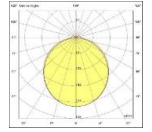

STORM RECESSED

Body	Extruded Aluminum
Diffuser	Opal PMMA-Micro Prismatic
Source of Light	Power LED
Lumen/Watt	120Lm/W
Input Voltage	220-240V AC 50/60 Hz
Mounting	Recessed
Dimensions	W:90mm H:45mm
Light Color	3000K-4000K-6500K
CRI	>80
Dim	DALI / 1-10V
IP Rating	IP40

CE  LED  IP40

Product Code	Product	Watt	Lumen	CRI	Light Color	Dimensions mm
STM50/90.11	Recessed	11W	1320Lm	>80	3000-4000-6500K	90x45x500mm
STM50/90.16	Recessed	16W	1920Lm	>80	3000-4000-6500K	90x45x500mm
STM100/90.22	Recessed	22W	2640Lm	>80	3000-4000-6500K	90x45x1000mm
STM100/90.32	Recessed	32W	3840Lm	>80	3000-4000-6500K	90x45x1000mm
STM120/90.27	Recessed	27W	3240Lm	>80	3000-4000-6500K	90x45x1200mm
STM120/90.39	Recessed	39W	4680Lm	>80	3000-4000-6500K	90x45x1200mm
STM150/90.33	Recessed	33W	3960Lm	>80	3000-4000-6500K	90x45x1500mm
STM150/90.48	Recessed	48W	5760Lm	>80	3000-4000-6500K	90x45x1500mm
STM200/90.44	Recessed	44W	5280Lm	>80	3000-4000-6500K	90x45x2000mm
STM200/90.64	Recessed	64W	7680Lm	>80	3000-4000-6500K	90x45x2000mm
STM250/90.55	Recessed	55W	6600Lm	>80	3000-4000-6500K	90x45x2500mm
STM250/90.80	Recessed	80W	9600Lm	>80	3000-4000-6500K	90x45x2500mm
STM300/90.66	Recessed	66W	7920Lm	>80	3000-4000-6500K	90x45x3000mm
STM300/90.96	Recessed	96W	11520Lm	>80	3000-4000-6500K	90x45x3000mm