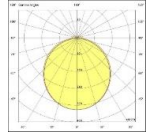

## SOLAR RECESSED

**Body**  
**Diffuser**  
**Source of Light**  
**Lumen/Watt**  
**Input Voltage**  
**Mounting**  
**Dimensions**  
**Light Color**  
**CRI**  
**Dim**  
**IP Rating**

Extruded Aluminum  
Opal PMMA-Micro Prismatic  
Power LED  
120Lm/W  
220-240V AC 50/60 Hz  
Recessed  
W:68mm H:37mm  
3000K-4000K-6500K  
>80  
DALI / 1-10V  
IP40

CE  LED  IP40

Product Code	Product	Watt	Lumen	CRI	Light Color	Dimensions mm
SLR50/68.11	Recessed	11W	1320Lm	>80	3000-4000-6500K	68x37x500mm
SLR50/68.16	Recessed	16W	1920Lm	>80	3000-4000-6500K	68x37x500mm
SLR100/68.22	Recessed	22W	2640Lm	>80	3000-4000-6500K	68x37x1000mm
SLR100/68.32	Recessed	32W	3840Lm	>80	3000-4000-6500K	68x37x1000mm
SLR120/68.27	Recessed	27W	3240Lm	>80	3000-4000-6500K	68x37x1200mm
SLR120/68.39	Recessed	39W	4680Lm	>80	3000-4000-6500K	68x37x1200mm
SLR150/68.33	Recessed	33W	3960Lm	>80	3000-4000-6500K	68x37x1500mm
SLR150/68.48	Recessed	48W	5760Lm	>80	3000-4000-6500K	68x37x1500mm
SLR200/68.44	Recessed	44W	5280Lm	>80	3000-4000-6500K	68x37x2000mm
SLR200/68.64	Recessed	64W	7680Lm	>80	3000-4000-6500K	68x37x2000mm
SLR250/68.55	Recessed	55W	6600Lm	>80	3000-4000-6500K	68x37x2500mm
SLR250/68.80	Recessed	80W	9600Lm	>80	3000-4000-6500K	68x37x2500mm
SLR300/68.66	Recessed	66W	7920Lm	>80	3000-4000-6500K	68x37x3000mm
SLR300/68.96	Recessed	96W	11520Lm	>80	3000-4000-6500K	68x37x3000mm