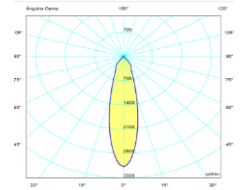

## SOHO

**Body**  
**Diffuser**  
**Source of light**  
**Lumen/Watt**  
**Input voltage**  
**Mounting**  
**Power factor**  
**Light color**  
**IP rating**  
**Options**  
**CRI**  
**Led lifetime**

Die cast aluminum  
 Opal PMMA  
 Power LED  
 130Lm/W  
 220-240V AC 50/60 Hz  
 Recessed ceiling mounting  
 95+  
 3000-4000-6500K  
 IP20-IP44  
 EMG-DALI  
 80+  
 100.000+

IP20

Product Code	Watt	Lumen	Power Factor	CRI	Light Color	Kg	Cut Size mm	Dimensions mm
SHO.2022.40	40W	5000Lm	95+	80+	3000-4000-6500K	1300gr	Ø:2x175mm	H:192 W:384 D:120mm
SHO.2022.32	32W	4000Lm	95+	80+	3000-4000-6500K	1100gr	Ø:2x160mm	H:175 W:350 D:120mm
SHO.2022.24	24W	3500Lm	95+	80+	3000-4000-6500K	910gr	Ø:2x130mm	H:147 W:294 D:120mm
SHO.2022.16	16W	2000Lm	95+	80+	3000-4000-6500K	690gr	Ø:2x105mm	H:117 W:234 D:120mm
SHO.2022.12	12W	1500Lm	95+	80+	3000-4000-6500K	505gr	Ø:2x85mm	H:97 W:194 D:120mm