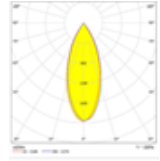

SMART

Body	Die-Cast Aluminium
Diffuser	PMMA Clear
Source of Light	COB LED
Lumen/Watt	120Lm/W
Input Voltage	220-240V AC 50/60 Hz
Mounting	Monophase / 3-phase
Dimensions	Ø:120 W:140 H:170mm
Light Color	3000K-4000K-6500K
CRI	>80
Options	DALI / 1-10V
IP Rating	IP20
Led lifetime	100.000+

LED

IP20

Product Code	Product	Watt	Lumen	CRI	Light Color	Dimensions mm
SMT120/40.25	Track Light	25W	3000Lm	>80	3000-4000-6500K	120x140x170mm
SMT120/40.35	Track Light	35W	4200Lm	>80	3000-4000-6500K	120x140x170mm