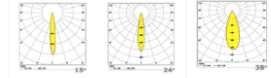

TRIM DEEP SQ

Body	ABS non-Flammable
Diffuser	Opal PMMA-Micro Prismatic
Source of light	MR16 Retrofit
Lumen/Watt	100Lm/W
Input voltage	220-240V AC 50/60 Hz
Mounting	Trimless
Power factor	W:75 H:108mm
Light color	2700K-3000K-4000K
CRI	>80
Options	DALI / 1-10V
IP Rating	IP20
Led lifetime	100.000+

Product Code	Product	Watt	Lumen	CRI	Light Color	Dimensions mm (W:H)
TRD.SQ.75108/8	Trimless SQ	8W	800Lm	>80	2700-3000-4000K	W:75 H:108mm
TRD.SQ.75108/11	Trimless SQ	11W	1100Lm	>80	2700-3000-4000K	W:75 H:108mm