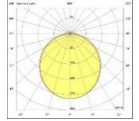

ROCK RECESSED

| | |
|------------------------|---------------------------|
| Body | Extruded Aluminum |
| Diffuser | Opal PMMA-Micro Prismatic |
| Source of Light | Power LED |
| Lumen/Watt | 120Lm/W |
| Input Voltage | 220-240V AC 50/60 Hz |
| Mounting | Recessed |
| Dimensions | W:98mm H:60mm |
| Light Color | 3000K-4000K-6500K |
| CRI | >80 |
| Dim | DALI / 1-10V |
| IP Rating | IP40 |

CE  LED  IP40

| Product Code | Product | Watt | Lumen | CRI | Light Color | Dimensions mm |
|--------------|----------|------|---------|-----|-----------------|---------------|
| RCK50/98.11 | Recessed | 11W | 1320Lm | >80 | 3000-4000-6500K | 98x60x500mm |
| RCK50/98.16 | Recessed | 16W | 1920Lm | >80 | 3000-4000-6500K | 98x60x500mm |
| RCK100/98.22 | Recessed | 22W | 2640Lm | >80 | 3000-4000-6500K | 98x60x1000mm |
| RCK100/98.32 | Recessed | 32W | 3840Lm | >80 | 3000-4000-6500K | 98x60x1000mm |
| RCK120/98.27 | Recessed | 27W | 3240Lm | >80 | 3000-4000-6500K | 98x60x1200mm |
| RCK120/98.39 | Recessed | 39W | 4680Lm | >80 | 3000-4000-6500K | 98x60x1200mm |
| RCK150/98.33 | Recessed | 33W | 3960Lm | >80 | 3000-4000-6500K | 98x60x1500mm |
| RCK150/98.48 | Recessed | 48W | 5760Lm | >80 | 3000-4000-6500K | 98x60x1500mm |
| RCK200/98.44 | Recessed | 44W | 5280Lm | >80 | 3000-4000-6500K | 98x60x2000mm |
| RCK200/98.64 | Recessed | 64W | 7680Lm | >80 | 3000-4000-6500K | 98x60x2000mm |
| RCK250/98.55 | Recessed | 55W | 6600Lm | >80 | 3000-4000-6500K | 98x60x2500mm |
| RCK250/98.80 | Recessed | 80W | 9600Lm | >80 | 3000-4000-6500K | 98x60x2500mm |
| RCK300/98.66 | Recessed | 66W | 7920Lm | >80 | 3000-4000-6500K | 98x60x3000mm |
| RCK300/98.96 | Recessed | 96W | 11520Lm | >80 | 3000-4000-6500K | 98x60x3000mm |