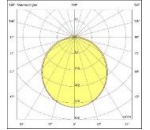

RIVER SURFACE

Body	Extruded Aluminum
Diffuser	Opal PMMA-Micro Prismatic
Source of Light	Power LED
Lumen/Watt	120Lm/W
Input Voltage	220-240V AC 50/60 Hz
Mounting	Surface
Dimensions	W:35mm H:60mm
Light Color	3000K-4000K-6500K
CRI	>80
Dim	DALI / 1-10V
IP Rating	IP40

CE  LED  IP40

Product Code	Product	Watt	Lumen	CRI	Light Color	Dimensions mm
RVR50.S/35.11	Surface	11W	1320Lm	>80	3000-4000-6500K	35x60x500mm
RVR50.S/35.16	Surface	16W	1920Lm	>80	3000-4000-6500K	35x60x500mm
RVR100.S/35.22	Surface	22W	2640Lm	>80	3000-4000-6500K	35x60x1000mm
RVR100.S/35.32	Surface	32W	3840Lm	>80	3000-4000-6500K	35x60x1000mm
RVR120.S/35.27	Surface	27W	3240Lm	>80	3000-4000-6500K	35x60x1200mm
RVR120.S/35.19	Surface	39W	4680Lm	>80	3000-4000-6500K	35x60x1200mm
RVR150.S/35.33	Surface	33W	3960Lm	>80	3000-4000-6500K	35x60x1500mm
RVR150.S/35.48	Surface	48W	5760Lm	>80	3000-4000-6500K	35x60x1500mm
RVR200.S/35.44	Surface	44W	5280Lm	>80	3000-4000-6500K	35x60x2000mm
RVR200.S/35.64	Surface	64W	7680Lm	>80	3000-4000-6500K	35x60x2000mm
RVR250.S/35.55	Surface	55W	6600Lm	>80	3000-4000-6500K	35x60x2500mm
RVR250.S/35.80	Surface	80W	9600Lm	>80	3000-4000-6500K	35x60x2500mm
RVR300.S/35.66	Surface	66W	7920Lm	>80	3000-4000-6500K	35x60x3000mm
RVR300.S/35.96	Surface	96W	11520Lm	>80	3000-4000-6500K	35x60x3000mm