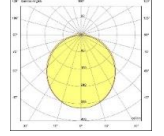

## RIVER SUSPENDED

**Body**  
**Diffuser**  
**Source of Light**  
**Lumen/Watt**  
**Input Voltage**  
**Mounting**  
**Dimensions**  
**Light Color**  
**CRI**  
**Dim**  
**IP Rating**

Extruded Aluminum  
 Opal PMMA-Micro Prismatic  
 Power LED  
 120Lm/W  
 220-240V AC 50/60 Hz  
 Suspended  
 W:35mm H:60mm  
 3000K-4000K-6500K  
 >80  
 DALI / 1-10V  
 IP40

CE  LED  IP40

Product Code	Product	Watt	Lumen	CRI	Light Color	Dimensions mm
RVR50/35.11	Suspended	11W	1320Lm	>80	3000-4000-6500K	35x60x500mm
RVR50/35.16	Suspended	16W	1920Lm	>80	3000-4000-6500K	35x60x500mm
RVR100/35.22	Suspended	22W	2640Lm	>80	3000-4000-6500K	35x60x1000mm
RVR100/35.32	Suspended	32W	3840Lm	>80	3000-4000-6500K	35x60x1000mm
RVR120/35.27	Suspended	27W	3240Lm	>80	3000-4000-6500K	35x60x1200mm
RVR120/35.19	Suspended	39W	4680Lm	>80	3000-4000-6500K	35x60x1200mm
RVR150/35.33	Suspended	33W	3960Lm	>80	3000-4000-6500K	35x60x1500mm
RVR150/35.48	Suspended	48W	5760Lm	>80	3000-4000-6500K	35x60x1500mm
RVR200/35.44	Suspended	44W	5280Lm	>80	3000-4000-6500K	35x60x2000mm
RVR200/35.64	Suspended	64W	7680Lm	>80	3000-4000-6500K	35x60x2000mm
RVR250/35.55	Suspended	55W	6600Lm	>80	3000-4000-6500K	35x60x2500mm
RVR250/35.80	Suspended	80W	9600Lm	>80	3000-4000-6500K	35x60x2500mm
RVR300/35.66	Suspended	66W	7920Lm	>80	3000-4000-6500K	35x60x3000mm
RVR300/35.96	Suspended	96W	11520Lm	>80	3000-4000-6500K	35x60x3000mm