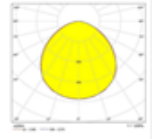

## QUAD SURFACE

<b>Body</b>	Aluminium Injection
<b>Diffuser</b>	Tempered Glass
<b>Source of Light</b>	Power LED
<b>Lumen/Watt</b>	120Lm/W
<b>Input Voltage</b>	220-240V AC 50/60 Hz
<b>Mounting</b>	Surface
<b>Dimensions</b>	W:400mm H:130mm
<b>Light Color</b>	3000K-4000K-6500K
<b>CRI</b>	>80
<b>Options</b>	DALI / 1-10V
<b>IP Rating</b>	IP65
<b>Led lifetime</b>	100.000+

LED

IP65

Product Code	Product	Watt	Lumen	CRI	Light Color	Dimensions mm
QUA70.SU/40.70	Surface	70W	8400Lm	>80	3000-4000-6500K	400x400x130mm
QUA80.SU/40.80	Surface	80W	9600Lm	>80	3000-4000-6500K	400x400x130mm
QUA90.SU/40.90	Surface	90W	10800Lm	>80	3000-4000-6500K	400x400x130mm
QUA100.SU/40.100	Surface	100W	12000Lm	>80	3000-4000-6500K	400x400x130mm
QUA110.SU/40.110	Surface	110W	13200Lm	>80	3000-4000-6500K	400x400x130mm