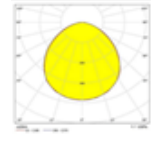

## QUAD

<b>Body</b>	Aluminium Injection
<b>Diffuser</b>	Tempered Glass
<b>Source of Light</b>	Power LED
<b>Lumen/Watt</b>	120Lm/W
<b>Input Voltage</b>	220-240V AC 50/60 Hz
<b>Mounting</b>	Recessed
<b>Dimensions</b>	W:400mm H:130mm
<b>Light Color</b>	3000K-4000K-6500K
<b>CRI</b>	>80
<b>Options</b>	DALI / 1-10V
<b>IP Rating</b>	IP65
<b>Led lifetime</b>	100.000+

LED

IP65

Product Code	Product	Watt	Lumen	CRI	Light Color	Dimensions mm
QUA70/40.70	Recessed	70W	8400Lm	>80	3000-4000-6500K	400x400x130mm
QUA80/40.80	Recessed	80W	9600Lm	>80	3000-4000-6500K	400x400x130mm
QUA90/40.90	Recessed	90W	10800Lm	>80	3000-4000-6500K	400x400x130mm
QUA100/40.100	Recessed	100W	12000Lm	>80	3000-4000-6500K	400x400x130mm
QUA110/40.110	Recessed	110W	13200Lm	>80	3000-4000-6500K	400x400x130mm