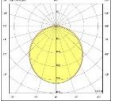

ATLAS LIGHTING

OCEAN SIVA ÜSTÜ

Gövde
Difüzör
Işık Kaynağı
Lümen/Watt
Giriş Gerilimi
Montaj
Ölçüler
Renk Sıcaklığı
CRI
Dim
IP Değeri

Ekstrüde Alüminyum Profil
Opal PMMA-Micro Prizmatik
Power LED
120Lm/W
220-240V AC 50/60 Hz
Sıva Üstü
W:50mm H:50mm
3000-4000-6500K
>80
DALI / 1-10V
IP40

LED

IP40

Ürün Kodu	Ürün	Watt	Lumen	CRI	Işık Rengi	Ölçüler mm
OCN50.S/50.11	Sıva Üstü Lineer	11W	1320Lm	>80	3000-4000-6500K	50x50x500mm
OCN50.S/50.16	Sıva Üstü Lineer	16W	1920Lm	>80	3000-4000-6500K	50x50x500mm
OCN100.S/50.22	Sıva Üstü Lineer	22W	2640Lm	>80	3000-4000-6500K	50x50x1000mm
OCN100.S/50.32	Sıva Üstü Lineer	32W	3840Lm	>80	3000-4000-6500K	50x50x1000mm
OCN120.S/50.27	Sıva Üstü Lineer	27W	3240Lm	>80	3000-4000-6500K	50x50x1200mm
OCN120.S/50.19	Sıva Üstü Lineer	39W	4680Lm	>80	3000-4000-6500K	50x50x1200mm
OCN150.S/50.33	Sıva Üstü Lineer	33W	3960Lm	>80	3000-4000-6500K	50x50x1500mm
OCN150.S/50.48	Sıva Üstü Lineer	48W	5760Lm	>80	3000-4000-6500K	50x50x1500mm
OCN200.S/50.44	Sıva Üstü Lineer	44W	5280Lm	>80	3000-4000-6500K	50x50x2000mm
OCN200.S/50.64	Sıva Üstü Lineer	64W	7680Lm	>80	3000-4000-6500K	50x50x2000mm
OCN250.S/50.55	Sıva Üstü Lineer	55W	6600Lm	>80	3000-4000-6500K	50x50x2500mm
OCN250.S/50.80	Sıva Üstü Lineer	80W	9600Lm	>80	3000-4000-6500K	50x50x2500mm
OCN300.S/50.66	Sıva Üstü Lineer	66W	7920Lm	>80	3000-4000-6500K	50x50x3000mm
OCN300.S/50.96	Sıva Üstü Lineer	96W	11520Lm	>80	3000-4000-6500K	50x50x3000mm