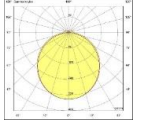

OCEAN SARKIT

Gövde
Difüzör
Işık Kaynağı
Lümen/Watt
Giriş Gerilimi
Montaj
Ölçüler
Renk Sıcaklığı
CRI
Dim
IP Değeri

Ekstrüde Alüminyum Profil
 Opal PMMA-Micro Prizmatik
 Power LED
 120Lm/W
 220-240V AC 50/60 Hz
 Sarkit
 W:50mm H:50mm
 3000K-4000K-6500K
 >80
 DALI / 1-10V
 IP40

LED

IP40

Ürün Kodu	Ürün	Watt	Lumen	CRI	Işık Rengi	Ölçüler mm
OCN50/50.11	Sarkit Lineer	11W	1320Lm	>80	3000-4000-6500K	50x50x500mm
OCN50/50.16	Sarkit Lineer	16W	1920Lm	>80	3000-4000-6500K	50x50x500mm
OCN100/50.22	Sarkit Lineer	22W	2640Lm	>80	3000-4000-6500K	50x50x1000mm
OCN100/50.32	Sarkit Lineer	32W	3840Lm	>80	3000-4000-6500K	50x50x1000mm
OCN120/50.27	Sarkit Lineer	27W	3240Lm	>80	3000-4000-6500K	50x50x1200mm
OCN120/50.19	Sarkit Lineer	39W	4680Lm	>80	3000-4000-6500K	50x50x1200mm
OCN150/50.33	Sarkit Lineer	33W	3960Lm	>80	3000-4000-6500K	50x50x1500mm
OCN150/50.48	Sarkit Lineer	48W	5760Lm	>80	3000-4000-6500K	50x50x1500mm
OCN200/50.44	Sarkit Lineer	44W	5280Lm	>80	3000-4000-6500K	50x50x2000mm
OCN200/50.64	Sarkit Lineer	64W	7680Lm	>80	3000-4000-6500K	50x50x2000mm
OCN250/50.55	Sarkit Lineer	55W	6600Lm	>80	3000-4000-6500K	50x50x2500mm
OCN250/50.80	Sarkit Lineer	80W	9600Lm	>80	3000-4000-6500K	50x50x2500mm
OCN300/50.66	Sarkit Lineer	66W	7920Lm	>80	3000-4000-6500K	50x50x3000mm
OCN300/50.96	Sarkit Lineer	96W	11520Lm	>80	3000-4000-6500K	50x50x3000mm