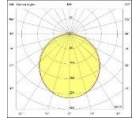

NATURAL SURFACE

Body	Extruded Aluminum
Diffuser	Opal PMMA-Micro Prismatic
Source of Light	Power LED
Lumen/Watt	120Lm/W
Input Voltage	220-240V AC 50/60 Hz
Mounting	Surface
Dimensions	W:55mm H:84mm
Light Color	3000K-4000K-6500K
CRI	>80
Dim	DALI / 1-10V
IP Rating	IP40

LED

IP40

Product Code	Product	Watt	Lumen	CRI	Light Color	Dimensions mm
NTR50.S/55.11	Surface	11W	1320Lm	>80	3000-4000-6500K	55x84x500mm
NTR50.S/55.16	Surface	16W	1920Lm	>80	3000-4000-6500K	55x84x500mm
NTR100.S/55.22	Surface	22W	2640Lm	>80	3000-4000-6500K	55x84x1000mm
NTR100.S/55.32	Surface	32W	3840Lm	>80	3000-4000-6500K	55x84x1000mm
NTR120.S/55.27	Surface	27W	3240Lm	>80	3000-4000-6500K	55x84x1200mm
NTR120.S/55.19	Surface	39W	4680Lm	>80	3000-4000-6500K	55x84x1200mm
NTR150.S/55.33	Surface	33W	3960Lm	>80	3000-4000-6500K	55x84x1500mm
NTR150.S/55.48	Surface	48W	5760Lm	>80	3000-4000-6500K	55x84x1500mm
NTR200.S/55.44	Surface	44W	5280Lm	>80	3000-4000-6500K	55x84x2000mm
NTR200.S/55.64	Surface	64W	7680Lm	>80	3000-4000-6500K	55x84x2000mm
NTR250.S/55.55	Surface	55W	6600Lm	>80	3000-4000-6500K	55x84x2500mm
NTR250.S/55.80	Surface	80W	9600Lm	>80	3000-4000-6500K	55x84x2500mm
NTR300.S/55.66	Surface	66W	7920Lm	>80	3000-4000-6500K	55x84x3000mm
NTR300.S/55.96	Surface	96W	11520Lm	>80	3000-4000-6500K	55x84x3000mm