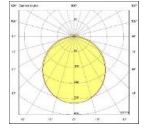

## MUNO SURFACE

<b>Body</b>	Extruded Aluminum
<b>Diffuser</b>	Opal PMMA-Micro Prismatic
<b>Source of Light</b>	Power LED
<b>Lumen/Watt</b>	120Lm/W
<b>Input Voltage</b>	220-240V AC 50/60 Hz
<b>Mounting</b>	Surface
<b>Dimensions</b>	W:70mm H:50mm
<b>Light Color</b>	3000K-4000K-6500K
<b>CRI</b>	>80
<b>Dim</b>	DALI / 1-10V
<b>IP Rating</b>	IP40

CE  LED  IP40

Product Code	Product	Watt	Lumen	CRI	Light Color	Dimensions mm
MUNO60.S/56.18	Surface	18W	1980Lm	>80	3000-4000-6500K	70x50x570mm
MUNO120.S/112.35	Surface	35W	3850Lm	>80	3000-4000-6500K	70x50x1120mm
MUNO150.S/150.50	Surface	50W	5500Lm	>80	3000-4000-6500K	70x50x1500mm
MUNO200.S/200.66	Surface	66W	7250Lm	>80	3000-4000-6500K	70x50x2000mm
MUNO250.S/250.82	Surface	82W	9020Lm	>80	3000-4000-6500K	70x50x2500mm
MUNO300.S/300.99	Surface	99W	10890Lm	>80	3000-4000-6500K	70x50x3000mm