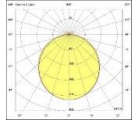

MUNO SUSPENDED

Body	Extruded Aluminum
Diffuser	Opal PMMA-Micro Prismatic
Source of Light	Power LED
Lumen/Watt	120Lm/W
Input Voltage	220-240V AC 50/60 Hz
Mounting	Suspended
Dimensions	W:70mm H:50mm
Light Color	3000K-4000K-6500K
CRI	>80
Dim	DALI / 1-10V
IP Rating	IP40

CE  LED  IP40

Product Code	Product	Watt	Lumen	CRI	Light Color	Dimensions mm
MUNO60.SU/56.18	Suspended	18W	1980Lm	>80	3000-4000-6500K	70x50x570mm
MUNO120.SU/112.35	Suspended	35W	3850Lm	>80	3000-4000-6500K	70x50x1120mm
MUNO150.SU/150.50	Suspended	50W	5500Lm	>80	3000-4000-6500K	70x50x1500mm
MUNO200.SU/200.66	Suspended	66W	7250Lm	>80	3000-4000-6500K	70x50x2000mm
MUNO250.SU/250.82	Suspended	82W	9020Lm	>80	3000-4000-6500K	70x50x2500mm
MUNO300.SU/300.99	Suspended	99W	10890Lm	>80	3000-4000-6500K	70x50x3000mm