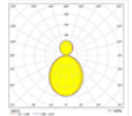

MOON UP&DOWN

Body	Extruded Aluminum
Diffuser	Opal PMMA-Micro Prismatic
Source of Light	Power LED
Lumen/Watt	120Lm/W
Input Voltage	220-240V AC 50/60 Hz
Mounting	Suspended
Dimensions	W:87mm H:87mm
Light Color	3000K-4000K-6500K
CRI	>80
Dim	DALI / 1-10V
IP Rating	IP40

LED

IP40

Product Code	Product	Watt	Lumen	CRI	Light Color	Dimensions mm
MON50/87.22	Suspended Up&Down	22W	2640Lm	>80	3000-4000-6500K	87x87x500mm
MON50/87.32	Suspended Up&Down	32W	3840Lm	>80	3000-4000-6500K	87x87x500mm
MON100/87.44	Suspended Up&Down	44W	5280Lm	>80	3000-4000-6500K	87x87x1000mm
MON100/87.64	Suspended Up&Down	64W	7680Lm	>80	3000-4000-6500K	87x87x1000mm
MON120/87.54	Suspended Up&Down	54W	6480Lm	>80	3000-4000-6500K	87x87x1200mm
MON120/87.78	Suspended Up&Down	78W	9360Lm	>80	3000-4000-6500K	87x87x1200mm
MON150/87.66	Suspended Up&Down	66W	7920Lm	>80	3000-4000-6500K	87x87x1500mm
MON150/87.96	Suspended Up&Down	96W	11520Lm	>80	3000-4000-6500K	87x87x1500mm
MON200/87.88	Suspended Up&Down	88W	10560Lm	>80	3000-4000-6500K	87x87x2000mm
MON200/87.128	Suspended Up&Down	128W	15360Lm	>80	3000-4000-6500K	87x87x2000mm
MON250/87.110	Suspended Up&Down	110W	13200Lm	>80	3000-4000-6500K	87x87x2500mm
MON250/87.160	Suspended Up&Down	160W	19200Lm	>80	3000-4000-6500K	87x87x2500mm
MON300/87.132	Suspended Up&Down	132W	15840Lm	>80	3000-4000-6500K	87x87x3000mm
MON300/87.192	Suspended Up&Down	192W	23040Lm	>80	3000-4000-6500K	87x87x3000mm