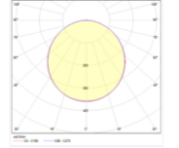

METRO

Body
Diffuser
Source of light
Lumen/Watt
Input voltage
Mounting
Power factor
Light color
IP rating
Options
CRI
Led lifetime

Die cast aluminum
 Opal PMMA
 Power LED
 130Lm/W
 220-240V AC 50/60 Hz
 Recessed ceiling mounting
 95+
 3000-4000-6500K
 IP20-IP44
 EMG-DALI
 80+
 100.000+

| Product Code | Watt | Lumen | Power Factor | CRI | Light Color | Kg | Cut Size mm | Dimensions mm |
|--------------|------|--------|--------------|-----|-----------------|-------|-------------|---------------|
| MTR.2022.25 | 25W | 3000Lm | 95+ | 80+ | 3000-4000-6500K | 700gr | Ø:210mm | Ø:227 H:85 mm |
| MTR.2022.20 | 20W | 2500Lm | 95+ | 80+ | 3000-4000-6500K | 530gr | Ø:175mm | Ø:192 H:85 mm |
| MTR.2022.16 | 16W | 2000Lm | 95+ | 80+ | 3000-4000-6500K | 470gr | Ø:160mm | Ø:175 H:85 mm |
| MTR.2022.8 | 8W | 1000Lm | 95+ | 80+ | 3000-4000-6500K | 360gr | Ø:130mm | Ø:147 H:80 mm |
| MTR.2022.6 | 6W | 750Lm | 95+ | 80+ | 3000-4000-6500K | 300gr | Ø:105mm | Ø:117 H:70 mm |
| MTR.2022.6 | 6W | 750Lm | 95+ | 80+ | 3000-4000-6500K | 280gr | Ø:85mm | Ø:97 H:70 mm |