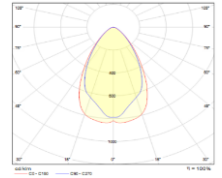

## MERGE SURFACE

**Body**  
**Diffuser**  
**Source of Light**  
**Lumen/Watt**  
**Input Voltage**  
**Mounting**  
**Dimensions**  
**Light Color**  
**IP Rating**  
**Options**  
**CRI**  
**Led lifetime**

Aluminium Injection  
PMMA Optical Lens  
Mid Power LED  
120Lm/W  
220-240V AC 50/60 Hz  
Surface  
W:125 L:425x425mm  
3000-4000-6500K  
IP65  
EMG-DALI-Programmable  
<80  
100.000+

Product Code	Watt	Lumen	IK	CRI	Light Color	Kg	Dimensions mm
MRG.2022.120/SU	120W	14400Lm	IK08	>80	3000-4000-6500K	6Kg	W:150 L:425x425mm
MRG.2022.100/SU	100W	12000Lm	IK08	>80	3000-4000-6500K	6Kg	W:150 L:425x425mm
MRG.2022.75/SU	75W	9000Lm	IK08	>80	3000-4000-6500K	6Kg	W:150 L:425x425mm
MRG.2022.60/SU	60W	7200Lm	IK08	>80	3000-4000-6500K	6Kg	W:150 L:425x425mm