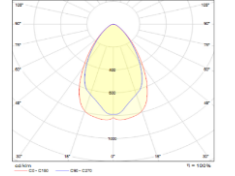

MERGE HIGH

Body
Diffuser
Source of Light
Lumen/Watt
Input Voltage
Mounting
Dimensions
Light Color
IP Rating
Options
CRI
Led lifetime

Aluminium Injection
 PMMA Optical Lens
 High Power LED
 120Lm/W
 220-240V AC 50/60 Hz
 Recessed
 W:150 L:425x425mm
 3000-4000-6500K
 IP65
 EMG-DALI-Programmable
 <80
 100.000+

Product Code	Watt	Lumen	IK	CRI	Light Color	Kg	Dimensions mm
MRG.2022.120/H	120W	14400Lm	IK08	>80	3000-4000-6500K	6Kg	W:150 L:425x425mm
MRG.2022.100/H	100W	12000Lm	IK08	>80	3000-4000-6500K	6Kg	W:150 L:425x425mm
MRG.2022.75/H	75W	9000Lm	IK08	>80	3000-4000-6500K	6Kg	W:150 L:425x425mm
MRG.2022.60/H	60W	7200Lm	IK08	>80	3000-4000-6500K	6Kg	W:150 L:425x425mm