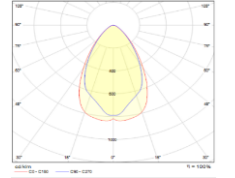

## MERGE

**Body**  
**Diffuser**  
**Source of Light**  
**Lumen/Watt**  
**Input Voltage**  
**Mounting**  
**Dimensions**  
**Light Color**  
**IP Rating**  
**Options**  
**CRI**  
**Led lifetime**

Aluminium Injection  
 PMMA Optical Lens  
 Mid Power LED  
 120Lm/W  
 220-240V AC 50/60 Hz  
 Recessed  
 W:150 L:425x425mm  
 3000-4000-6500K  
 IP65  
 EMG-DALI-Programmable  
 <80  
 100.000+

Product Code	Watt	Lumen	IK	CRI	Light Color	Kg	Dimensions mm
MRG.2022.120	120W	14400Lm	IK08	>80	3000-4000-6500K	6Kg	W:150 L:425x425mm
MRG.2022.100	100W	12000Lm	IK08	>80	3000-4000-6500K	6Kg	W:150 L:425x425mm
MRG.2022.75	75W	9000Lm	IK08	>80	3000-4000-6500K	6Kg	W:150 L:425x425mm
MRG.2022.60	60W	7200Lm	IK08	>80	3000-4000-6500K	6Kg	W:150 L:425x425mm