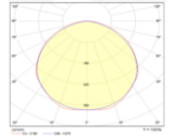

MATRIX

Body	Extruded Aluminum
Diffuser	Tempered Glass/Aluminum Reflector
Source of Light	Mid Power LED
Lumen/Watt	120Lm/W
Input Voltage	220-240V AC 50/60 Hz
Mounting	Surface-Suspended
Dimensions	W:120 H:110 mm
Light Color	3000-4000-6500K
CRI	>85
Options	EMG-DALI-Programmable
IP Rating	IP65
Led lifetime	100.000+

Product Code	Watt	Lumen	IK	CRI	Light Color	Kg	Dimensions mm
MTX.2022.150	150W	18000Lm	IK08	>85	3000-4000-6500K	6Kg	W:120 H:110 L:1500mm
MTX.2022.110	110W	13200Lm	IK08	>85	3000-4000-6500K	5Kg	W:120 H:110 L:1200mm
MTX.2022.75	75W	9000Lm	IK08	>85	3000-4000-6500K	4Kg	W:120 H:110 L:900mm
MTX.2022.65	65W	7800Lm	IK08	>85	3000-4000-6500K	3Kg	W:120 H:110 L:600mm
MTX.2022.50	50W	6000Lm	IK08	>85	3000-4000-6500K	3Kg	W:120 H:110 L:600mm