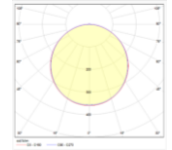

MATE

Body
Diffuser
Source of light
Lumen/Watt
Input voltage
Mounting
Power factor
Light color
IP rating
Options
CRI
Led lifetime

Die cast aluminum
 Opal PMMA
 Power LED
 130Lm/W
 220-240V AC 50/60 Hz
 Recessed ceiling mounting
 95+
 3000-4000-6500K
 IP20-IP44
 EMG-DALI
 80+
 100.000+

Product Code	Watt	Lumen	Power Factor	CRI	Light Color	Kg	Cut Size mm	Dimensions mm
MTE.2022.25	25W	3000Lm	95+	80+	3000-4000-6500K	660gr	Ø:210mm	Ø:240 H:58 mm
MTE.2022.20	20W	2500Lm	95+	80+	3000-4000-6500K	470gr	Ø:180mm	Ø:200 H:58 mm
MTE.2022.16	16W	2000Lm	95+	80+	3000-4000-6500K	360gr	Ø:130mm	Ø:150 H:58 mm
MTE.2022.12	12W	1500Lm	95+	80+	3000-4000-6500K	300gr	Ø:105mm	Ø:120 H:55 mm
MTE.2022.8	8W	1000Lm	95+	80+	3000-4000-6500K	280gr	Ø:90mm	Ø:108 H:40 mm
MTE.2022.6	6W	750Lm	95+	80+	3000-4000-6500K	150gr	Ø:70mm	Ø:80 H:40 mm