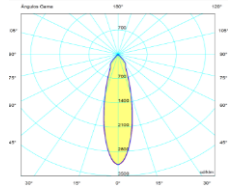

MANTA

Body
Diffuser
Source of light
Lumen/Watt
Input voltage
Mounting
Power factor
Light color
IP rating
Options
CRI
Led lifetime

Die cast aluminum
 Aluminum reflector - PMMA
 COB LED
 130Lm/W
 220-240V AC 50/60 Hz
 Recessed ceiling mounting
 95+
 3000-4000-6500K
 IP20-IP44
 EMG-DALI
 80+
 100.000+

IP20

Product Code	Watt	Lumen	Power Factor	CRI	Light Color	Kg	Cut Size mm	Dimensions mm
MNT.2022.50	50W	6500Lm	95+	80+	3000-4000-6500K	1300gr	Ø:2x175mm	H:192 W:384 D:120mm
MNT.2022.36	36W	4680Lm	95+	80+	3000-4000-6500K	910gr	Ø:2x160mm	H:175 W:350 D:120mm
MNT.2022.24	24W	3120Lm	95+	80+	3000-4000-6500K	690gr	Ø:2x130mm	H:147 W:294 D:120mm
MNT.2022.18	18W	2340Lm	95+	80+	3000-4000-6500K	595gr	Ø:2x105mm	H:117 W:234 D:120mm
MNT.2022.12	12W	1500Lm	95+	80+	3000-4000-6500K	505gr	Ø:2x85mm	H:97 W:194 D:120mm