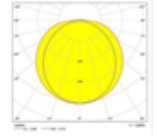

## LOOP

**Body**  
**Diffuser**  
**Source of Light**  
**Lumen/Watt**  
**Input Voltage**  
**Mounting**  
**Dimensions**  
**Light Color**  
**CRI**  
**Dim**  
**IP Rating**

PC Injection  
 Opal PMMA  
 Power LED  
 120Lm/W  
 220-240V AC 50/60 Hz  
 Surface  
 W:60mm H:70mm  
 3000K-4000K-6500K  
 >80  
 DALI / 1-10V  
 IP65

LED

IP65

Product Code	Product	Watt	Lumen	CRI	Light Color	Dimensions mm
LOP60/60.18	Surface	18W	2160Lm	>80	3000-4000-6500K	60x70x600mm
LOP90/60.28	Surface	28W	3360Lm	>80	3000-4000-6500K	60x70x900mm
LOP100/60.33	Surface	33W	3960Lm	>80	3000-4000-6500K	60x70x1000mm
LOP120/60.36	Surface	36W	4320Lm	>80	3000-4000-6500K	60x70x1200mm
LOP120/60.45	Surface	45W	5400Lm	>80	3000-4000-6500K	60x70x1200mm
LOP150/60.60	Surface	60W	7200Lm	>80	3000-4000-6500K	60x70x1500mm