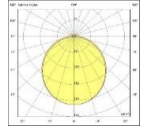

LAND SURFACE

Body
Diffuser
Source of Light
Lumen/Watt
Input Voltage
Mounting
Dimensions
Light Color
CRI
Dim
IP Rating

Extruded Aluminum
Opal PMMA-Micro Prismatic
Power LED
120Lm/W
220-240V AC 50/60 Hz
Surface
W:33mm H:33mm
3000K-4000K-6500K
>80
DALI / 1-10V
IP40

LED

IP40

Product Code	Product	Watt	Lumen	CRI	Light Color	Dimensions mm
LND50.S/33.11	Surface	11W	1320Lm	>80	3000-4000-6500K	33x33x500mm
LND50.S/33.16	Surface	16W	1920Lm	>80	3000-4000-6500K	33x33x500mm
LND100.S/33.22	Surface	22W	2640Lm	>80	3000-4000-6500K	33x33x1000mm
LND100.S/33.32	Surface	32W	3840Lm	>80	3000-4000-6500K	33x33x1000mm
LND120.S/33.27	Surface	27W	3240Lm	>80	3000-4000-6500K	33x33x1200mm
LND120.S/33.19	Surface	39W	4680Lm	>80	3000-4000-6500K	33x33x1200mm
LND150.S/33.33	Surface	33W	3960Lm	>80	3000-4000-6500K	33x33x1500mm
LND150.S/33.48	Surface	48W	5760Lm	>80	3000-4000-6500K	33x33x1500mm
LND200.S/33.44	Surface	44W	5280Lm	>80	3000-4000-6500K	33x33x2000mm
LND200.S/33.64	Surface	64W	7680Lm	>80	3000-4000-6500K	33x33x2000mm
LND250.S/33.55	Surface	55W	6600Lm	>80	3000-4000-6500K	33x33x2500mm
LND250.S/33.80	Surface	80W	9600Lm	>80	3000-4000-6500K	33x33x2500mm
LND300.S/33.66	Surface	66W	7920Lm	>80	3000-4000-6500K	33x33x3000mm
LND300.S/33.96	Surface	96W	11520Lm	>80	3000-4000-6500K	33x33x3000mm