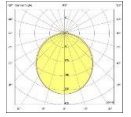

LAND SUSPENDED

Body
Diffuser
Source of Light
Lumen/Watt
Input Voltage
Mounting
Dimensions
Light Color
CRI
Dim
IP Rating

Extruded Aluminum
 Opal PMMA-Micro Prismatic
 Power LED
 120Lm/W
 220-240V AC 50/60 Hz
 Suspended
 W:33mm H:33mm
 3000K-4000K-6500K
 >80
 DALI / 1-10V
 IP40

CE  LED  IP40

Product Code	Product	Watt	Lumen	CRI	Light Color	Dimensions mm
LND50/33.11	Suspended	11W	1320Lm	>80	3000-4000-6500K	33x33x500mm
LND50/33.16	Suspended	16W	1920Lm	>80	3000-4000-6500K	33x33x500mm
LND100/33.22	Suspended	22W	2640Lm	>80	3000-4000-6500K	33x33x1000mm
LND100/33.32	Suspended	32W	3840Lm	>80	3000-4000-6500K	33x33x1000mm
LND120/33.27	Suspended	27W	3240Lm	>80	3000-4000-6500K	33x33x1200mm
LND120/33.19	Suspended	39W	4680Lm	>80	3000-4000-6500K	33x33x1200mm
LND150/33.33	Suspended	33W	3960Lm	>80	3000-4000-6500K	33x33x1500mm
LND150/33.48	Suspended	48W	5760Lm	>80	3000-4000-6500K	33x33x1500mm
LND200/33.44	Suspended	44W	5280Lm	>80	3000-4000-6500K	33x33x2000mm
LND200/33.64	Suspended	64W	7680Lm	>80	3000-4000-6500K	33x33x2000mm
LND250/33.55	Suspended	55W	6600Lm	>80	3000-4000-6500K	33x33x2500mm
LND250/33.80	Suspended	80W	9600Lm	>80	3000-4000-6500K	33x33x2500mm
LND300/33.66	Suspended	66W	7920Lm	>80	3000-4000-6500K	33x33x3000mm
LND300/33.96	Suspended	96W	11520Lm	>80	3000-4000-6500K	33x33x3000mm