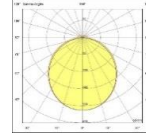

LAND SARKIT

Gövde
Difüzör
Işık Kaynağı
Lümen/Watt
Giriş Gerilimi
Montaj
Ölçüler
Renk Sıcaklığı
CRI
Dim
IP Değeri

Ekstrüde Alüminyum Profil
 Opal PMMA-Micro Prizmatik
 Power LED
 120Lm/W
 220-240V AC 50/60 Hz
 Sarkit
 W:33mm H:33mm
 3000-4000-6500K
 >80
 DALI / 1-10V
 IP40

LED

IP40

Ürün Kodu	Ürün	Watt	Lumen	CRI	Işık Rengi	Ölçüler mm
LND50/33.11	Sarkit Lineer	11W	1320Lm	>80	3000-4000-6500K	33x33x500mm
LND50/33.16	Sarkit Lineer	16W	1920Lm	>80	3000-4000-6500K	33x33x500mm
LND100/33.22	Sarkit Lineer	22W	2640Lm	>80	3000-4000-6500K	33x33x1000mm
LND100/33.32	Sarkit Lineer	32W	3840Lm	>80	3000-4000-6500K	33x33x1000mm
LND120/33.27	Sarkit Lineer	27W	3240Lm	>80	3000-4000-6500K	33x33x1200mm
LND120/33.19	Sarkit Lineer	39W	4680Lm	>80	3000-4000-6500K	33x33x1200mm
LND150/33.33	Sarkit Lineer	33W	3960Lm	>80	3000-4000-6500K	33x33x1500mm
LND150/33.48	Sarkit Lineer	48W	5760Lm	>80	3000-4000-6500K	33x33x1500mm
LND200/33.44	Sarkit Lineer	44W	5280Lm	>80	3000-4000-6500K	33x33x2000mm
LND200/33.64	Sarkit Lineer	64W	7680Lm	>80	3000-4000-6500K	33x33x2000mm
LND250/33.55	Sarkit Lineer	55W	6600Lm	>80	3000-4000-6500K	33x33x2500mm
LND250/33.80	Sarkit Lineer	80W	9600Lm	>80	3000-4000-6500K	33x33x2500mm
LND300/33.66	Sarkit Lineer	66W	7920Lm	>80	3000-4000-6500K	33x33x3000mm
LND300/33.96	Sarkit Lineer	96W	11520Lm	>80	3000-4000-6500K	33x33x3000mm