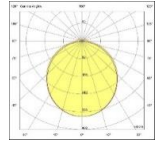

LAKE SUSPENDED

Body
Diffuser
Source of Light
Lumen/Watt
Input Voltage
Mounting
Dimensions
Light Color
CRI
Dim
IP Rating

Extruded Aluminum
 Opal PMMA-Micro Prismatic
 Power LED
 120Lm/W
 220-240V AC 50/60 Hz
 Suspended
 W:52mm H:65mm
 3000K-4000K-6500K
 >80
 DALI / 1-10V
 IP40

IP40

Product Code	Product	Watt	Lumen	CRI	Light Color	Dimensions mm
LKE50/52.11	Suspended	11W	1320Lm	>80	3000-4000-6500K	52x65x500mm
LKE50/52.16	Suspended	16W	1920Lm	>80	3000-4000-6500K	52x65x500mm
LKE100/52.22	Suspended	22W	2640Lm	>80	3000-4000-6500K	52x65x1000mm
LKE100/52.32	Suspended	32W	3840Lm	>80	3000-4000-6500K	52x65x1000mm
LKE120/52.27	Suspended	27W	3240Lm	>80	3000-4000-6500K	52x65x1200mm
LKE120/52.19	Suspended	39W	4680Lm	>80	3000-4000-6500K	52x65x1200mm
LKE150/52.33	Suspended	33W	3960Lm	>80	3000-4000-6500K	52x65x1500mm
LKE150/52.48	Suspended	48W	5760Lm	>80	3000-4000-6500K	52x65x1500mm
LKE200/52.44	Suspended	44W	5280Lm	>80	3000-4000-6500K	52x65x2000mm
LKE200/52.64	Suspended	64W	7680Lm	>80	3000-4000-6500K	52x65x2000mm
LKE250/52.55	Suspended	55W	6600Lm	>80	3000-4000-6500K	52x65x2500mm
LKE250/52.80	Suspended	80W	9600Lm	>80	3000-4000-6500K	52x65x2500mm
LKE300/52.66	Suspended	66W	7920Lm	>80	3000-4000-6500K	52x65x3000mm
LKE300/52.96	Suspended	96W	11520Lm	>80	3000-4000-6500K	52x65x3000mm