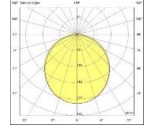

LAKE SARKIT

Gövde
Difüzör
Işık Kaynağı
Lümen/Watt
Giriş Gerilimi
Montaj
Ölçüler
Renk Sıcaklığı
CRI
Dim
IP Değeri

Ekstrüde Alüminyum Profil
 Opal PMMA-Micro Prizmatik
 Power LED
 120Lm/W
 220-240V AC 50/60 Hz
 Sarkıt
 W:52mm H:65mm
 3000-4000-6500K
 >80
 DALI / 1-10V
 IP40

IP40

Ürün Kodu	Ürün	Watt	Lumen	CRI	Işık Rengi	Ölçüler mm
LKE50/52.11	Sarkıt Lineer	11W	1320Lm	>80	3000-4000-6500K	52x65x500mm
LKE50/52.16	Sarkıt Lineer	16W	1920Lm	>80	3000-4000-6500K	52x65x500mm
LKE100/52.22	Sarkıt Lineer	22W	2640Lm	>80	3000-4000-6500K	52x65x1000mm
LKE100/52.32	Sarkıt Lineer	32W	3840Lm	>80	3000-4000-6500K	52x65x1000mm
LKE120/52.27	Sarkıt Lineer	27W	3240Lm	>80	3000-4000-6500K	52x65x1200mm
LKE120/52.19	Sarkıt Lineer	39W	4680Lm	>80	3000-4000-6500K	52x65x1200mm
LKE150/52.33	Sarkıt Lineer	33W	3960Lm	>80	3000-4000-6500K	52x65x1500mm
LKE150/52.48	Sarkıt Lineer	48W	5760Lm	>80	3000-4000-6500K	52x65x1500mm
LKE200/52.44	Sarkıt Lineer	44W	5280Lm	>80	3000-4000-6500K	52x65x2000mm
LKE200/52.64	Sarkıt Lineer	64W	7680Lm	>80	3000-4000-6500K	52x65x2000mm
LKE250/52.55	Sarkıt Lineer	55W	6600Lm	>80	3000-4000-6500K	52x65x2500mm
LKE250/52.80	Sarkıt Lineer	80W	9600Lm	>80	3000-4000-6500K	52x65x2500mm
LKE300/52.66	Sarkıt Lineer	66W	7920Lm	>80	3000-4000-6500K	52x65x3000mm
LKE300/52.96	Sarkıt Lineer	96W	11520Lm	>80	3000-4000-6500K	52x65x3000mm