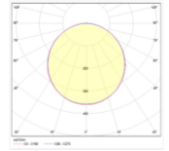

KARMA

Body	Die cast aluminum
Diffuser	Opal PMMA
Source of light	Power LED
Lumen/Watt	130Lm/W
Input voltage	220-240V AC 50/60 Hz
Mounting	Recessed ceiling mounting
Power factor	95+
Light color	3000-4000-6500K
IP rating	IP20-IP44
Options	EMG-DALI
CRI	80+
Led lifetime	100.000+

Product Code	Watt	Lumen	Power Factor	CRI	Light Color	Kg	Cut Size mm	Dimensions mm
KRM.2022.25	25W	3000Lm	95+	80+	3000-4000-6500K	1200gr	Ø:210mm	W:227 H:227 D:85 mm
KRM.2022.16	16W	2000Lm	95+	80+	3000-4000-6500K	860gr	Ø:175mm	W:192 H:192 D:85 mm
KRM.2022.12	12W	1500Lm	95+	80+	3000-4000-6500K	720gr	Ø:160mm	W:175 H:175 D:85 mm
KRM.2022.8	8W	1000Lm	95+	80+	3000-4000-6500K	580gr	Ø:130mm	W:147 H:147 D:80 mm
KRM.2022.6	6W	750Lm	95+	80+	3000-4000-6500K	420gr	Ø:105mm	W:117 H:117 D:70 mm
KRM.2022.6	6W	750Lm	95+	80+	3000-4000-6500K	370gr	Ø:85mm	W:97 H:97 D:70 mm